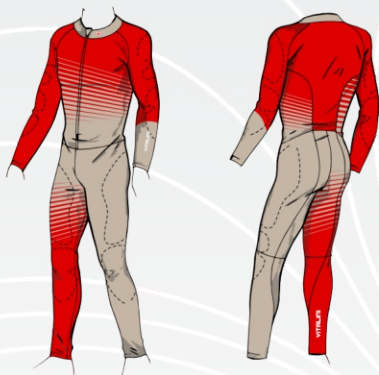

Skiclub Seefeld

JACKET

Vp 9655

JACKET

Vp 8655

PANT

Vp 643
SIDE ZIP

PANT
COACH

Vp 6628

SOFT SHELL
ALPINE SKI

Vp 6113

WARM UP
TRAINING VEST

Vp 107

RACE SUIT
ALPINE SKI

Vp 36 speed
Vp 46
Vp 56

SPEED ONE
TRAINING BODY

Vp 128

RAIN JACKET

Vp 01

HOODIES
SWEAT WITH HOOD

Vp 681

PRINTED T-SHIRT

Vp 800