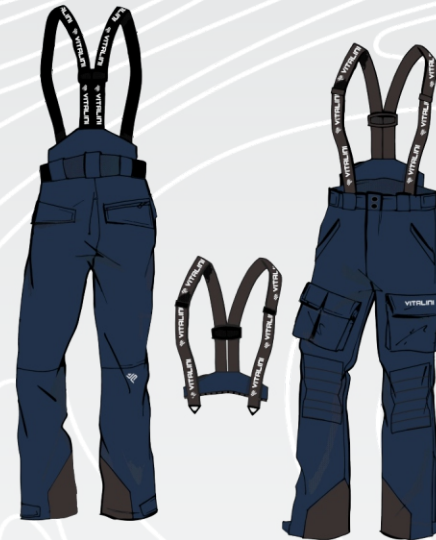

# Krispl-Gaissau

JACKET

Vp 8655

PANT

Vp 6632

PANT

Vp 643  
SIDE ZIP

HOSE  
COACH

Vp 6628

SOFT SHELL  
ALPINE SKI

Vp 6114

SOFT SHELL  
ALPINE SKI

Vp 6113