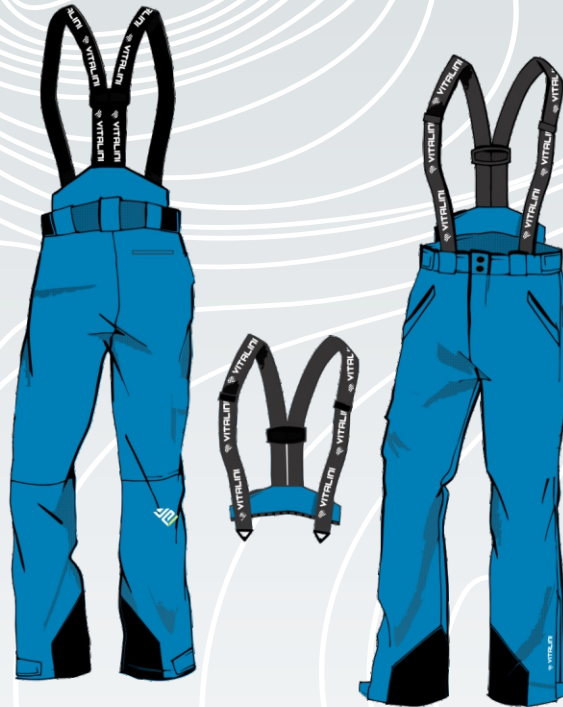

WSV Wattens

JACKET

♂ ♀ 👶 Vp 8655

PANT

♂ ♀ 👶 Vp 643
SIDE ZIP

SOFT SHELL
Alpine ski

♂ Vp 113
♀ Vp 1113
👶 VP 2113