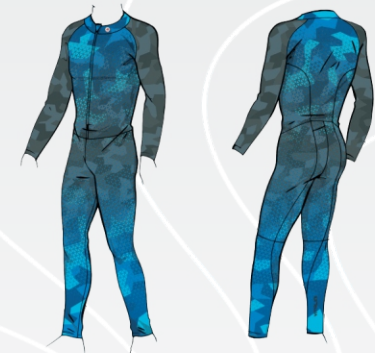

Schiunion Böhmerwald

JACKE ———— | Vp 9655

JACKE ———— | Vp 8655

HOSE ———— | Vp 642
PRINT ON SHAPE SIDE ZIP

PANT ———— | Vp 6631

HOSE ———— | Vp 6628
COACH

ONE-PIECE ———— | Vp 400

WARM UP ———— | Vp 107
TRAININGSWESTE

INSULATOR ———— | Vp 106
JACKE

RACE SUIT ———— | Vp 38
ALPINE SKI | Vp 48
| Vp 58

SPEED ONE ———— | Vp 128
TRAINING BODY

SWEATSHIRT ———— | Vp 681
HOODIE

PRINTED T-SHIRT ———— | Vp 800

Schiunion Böhmerwald

SOFT SHELL
ALPINE SKI

♂ ♀ Vp 6113

ONE-PIECE

♂ ♀ Vp 400

INSULATOR
JACKE

♂ ♀ Vp 106

WARM UP
TRAININGSWESTE

♂ ♀ Vp 107

RACE SUIT
ALPINE SKI