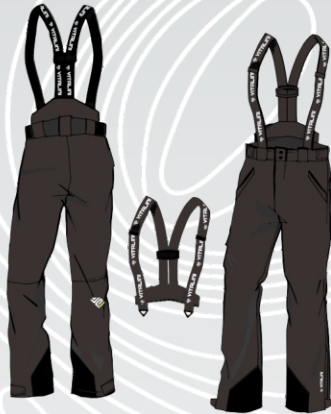

SC Alpbach

JACKE

♂ ♀ Vp 8655

JACKET

♂ ♀ Vp 9655

External extensible hood

PANT

♂ ♀ Vp 643
SIDE ZIP

HOSE

♂ ♀ Vp 638

SOFT SHELL
ALPINE SKI

♂ ♀ Vp 6113

INSULATOR
JACKE

♂ ♀ Vp 106

INSULATOR
JACKE

♂ ♀ Vp 106

HOODIES
SWEAT WITH HOOD

♂ ♀ Vp 681

PRINTED T-SHIRT

♂ ♀ Vp 800