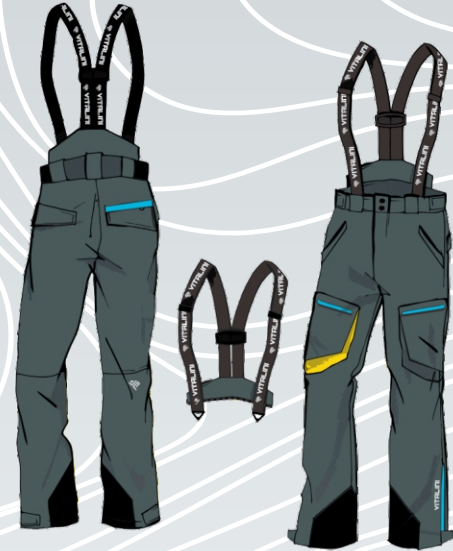

SC Taufkirchen

JACKE

👤👧👦 Vp 9655

HOSE

👤👧👦 Vp 6632
SIDE ZIP

SOFT SHELL ALPINE SKI

👤👧👦 Vp 6113

SWEATSHIRT TECHNICAL HOODIE

👤👧👦 Vp 687