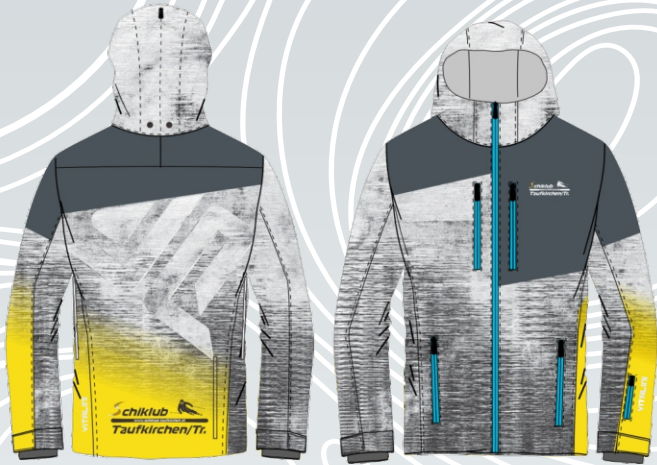

SC Taufkirchen

JACKE

👤👧👦 Vp 9655

HOSE

👤👧👦 Vp 6632
SIDE ZIP

SOFT SHELL ALPINE SKI

👤👧👦 Vp 6113

SWEATSHIRT TECHNICAL HOODIE

👤👧👦 Vp 687