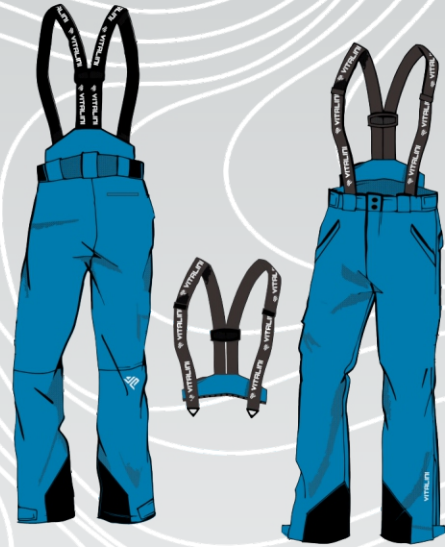

SAC St. Konrad

JACKET

♂ ♀ Vp 8655

PANT

♂ ♀ Vp 643
SIDE ZIP

PANTS

♂ ♀ Vp 631

SOFT SHELL

♂ ♀ Vp 211

RACING Alpine ski

♂ ♀ Vp 46

SAC St. Konrad

HOODIES SWEAT WITH HOOD

| Vp 681

PANT SWEAT PANT

| Vp 682

SOFT SHELL ALPINE SKI

| Vp 6113

INSULATOR JACKET

| Vp 106

WARM UP TRAINING VEST

| Vp 107