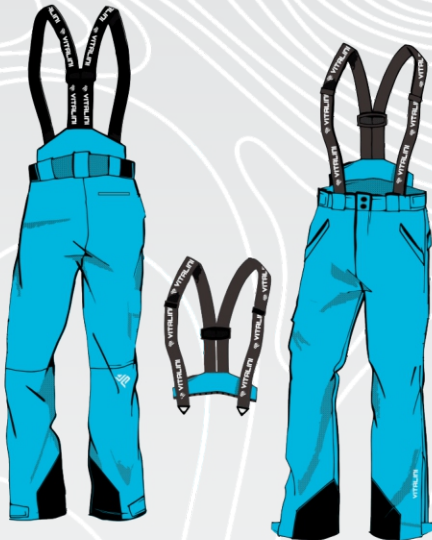

SV Hellmondsödt

JACKET

♂ ♀ Vp 8655

JACKET

♂ ♀ Vp 8665
LONG JACKET

PANT

♂ ♀ Vp 643
SIDE ZIP

PANT
PRINT ON SHAPE

♂ ♀ Vp 642
SIDE ZIP

INSULATOR
JACKET

♂ ♀ Vp 106

SOFT SHELL
ALPINE SKI

♂ ♀ Vp 6113