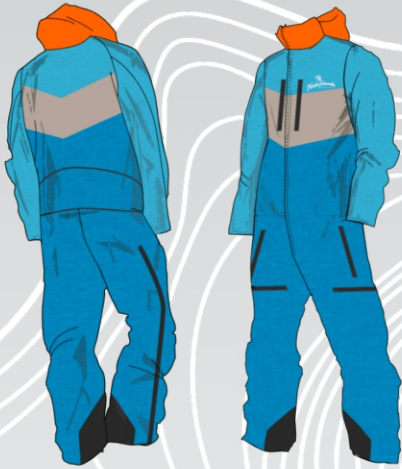

Reichraming

JACKE

♂ ♀ Vp 9655

JACKET

♂ ♀ Vp 8655

PANT

♂ ♀ Vp 643
SIDE ZIP

PANT

♂ ♀ Vp 6624

PANT
COACH

♂ ♀ Vp 6628

PANT

♂ ♀ Vp 6631

Reichraming

ONE-Piece | Vp 400

SOFT SHELL ALPINE SKI | Vp 6113

HOODIES SWEAT WITH HOOD | Vp 681

PANT SWEAT PANT | Vp 682

PRINTED T-SHIRT | Vp 800

RACE SUIT ALPINE SKI | Vp 38 speed CUP

Vp 48 CUP

Vp 58 CUP