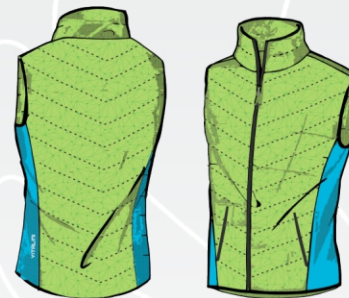

— | Vp 6631

SOFT SHELL
ALPINE SKI

— | Vp 6114

WARM UP
TRAININGSWESTE

— | Vp 107

PRINTED T-SHIRT

— | Vp 800

SOFT SHELL