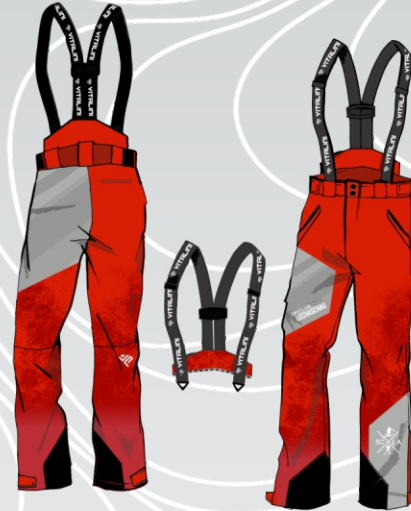

Racing Team Lechaschau

JACKET

— | Vp 9655

External extensible hood

PANT PRINT ON SHAPE

— | Vp 642
SIDE ZIP

SOFT SHELL

— | Vp 129

SOFT SHELL CROSS COUNTRY

— | Vp 6241

RENNANZUG CROSS COUNTRY

— | Vp 52

WARM UP TRAININGSWESTE

— | Vp 107