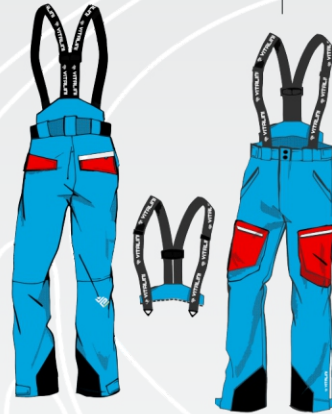

Schi Tullnerfeld

JACKET

♂ ♀ Vp 8655 SERIES

JACKE

♂ ♀ Vp 9655

PANT

♂ ♀ Vp 638

PANT

♂ ♀ Vp 643
SIDE ZIP

PANT

♂ ♀ Vp 624

PANTS

♂ ♀ Vp 632

RACING
Alpine ski

♂ ♀ Vp 38 speed
♂ ♀ Vp 48
♂ ♀ Vp 58

SPEED ONE
TRAINING BODY

♂ ♀ Vp 128