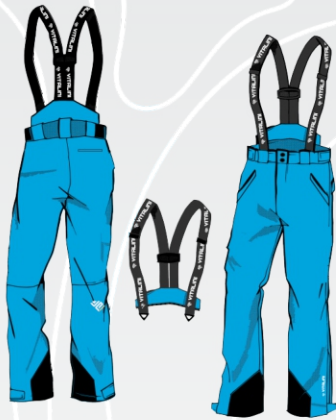

Schi Tullnerfeld

JACKET

♂ ♀ Vp 8655 SERIES

JACKE

♂ ♀ Vp 9655

PANT

♂ ♀ Vp 638

PANT

♂ ♀ Vp 643
SIDE ZIP

PANT

♂ ♀ Vp 624

PANTS

♂ ♀ Vp 632

RACING
Alpine ski

♂ ♀ Vp 38 speed
♂ ♀ Vp 48
♂ ♀ Vp 58

SPEED ONE
TRAINING BODY

♂ ♀ Vp 128