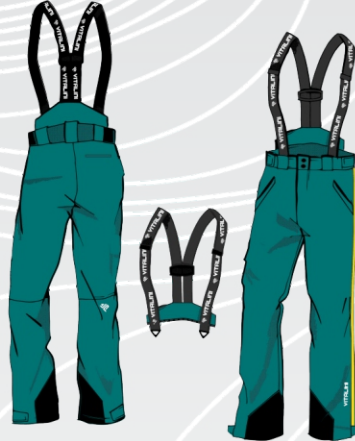

SCU Eberstalzell

JACKET

♂ ♀ Vp 8655

JACKET

♂ ♀ Vp 9655

PANT

♂ ♀ Vp 6632

PANT

♂ ♀ Vp 6631

HOSE

♂ ♀ Vp 644
SIDE ZIP

INSULATOR
JACKET

♂ ♀ Vp 106

RACE SUIT
ALPINE SKI

♂ ♀ Vp 36 speed
♂ ♀ Vp 46 ice
♂ ♀ Vp 56 snow

SOFT SHELL