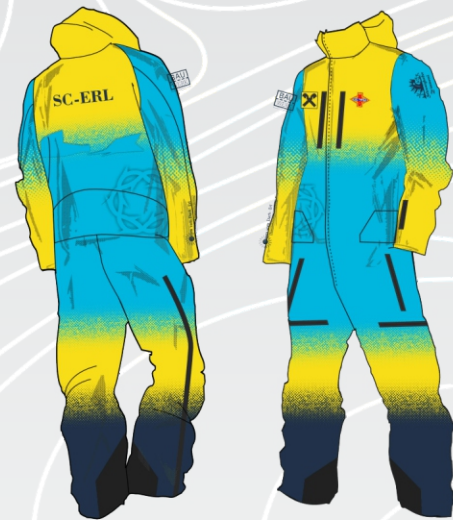

SC Eri

JACKE

— | Vp 9655

JACKE

— | Vp 8655

HOSE PRINT ON SHAPE

— | Vp 642
SIDE ZIP

ONE-PIECE

— | Vp 400

RENNANZUG ALPINE SKI

			Vp 38	speed	
			Vp 48		
			Vp 58		