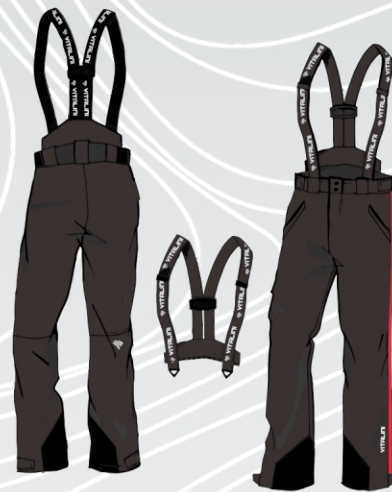

Union Schönau

JACKET ———— | Vp 8655

JACKET ———— | Vp 9655

HOSE ———— | Vp 6631

HOSE ———— | Vp 644
SIDE ZIP

WARM UP
TRAINING VEST ———— | Vp 107

SOFT SHELL ———— | Vp 211

RACE SUIT
ALPINE SKI

- Vp 38
- Vp 48
- Vp 58

IN 1022