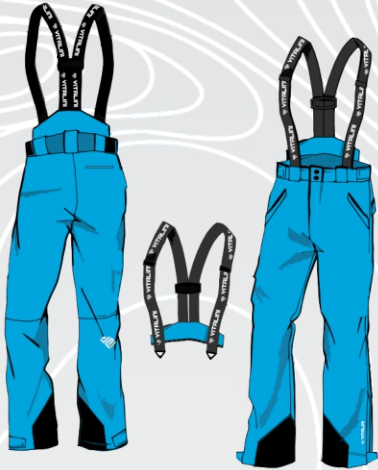

St Stefan Ob Stainz

JACKET ———— | Vp 9655

JACKET ———— | Vp 8655

PANT ———— | Vp 624

PANT ———— | Vp 624

PANT ———— | Vp 643
SIDE ZIP

PANT ———— | Vp 638

INSULATOR
JACKET ———— | Vp 106

SOFT SHELL
ALPINE SKI ———— | Vp 6113

RACE SUIT
ALPINE SKI ———— | Vp 38

| Vp 48

| Vp 58