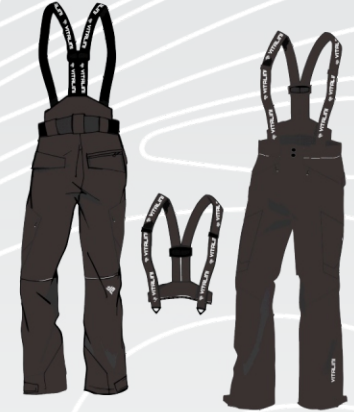

SV Laussa

JACKET

Vp 8655

JACKET

Vp 9655

PANT

Vp 643
SIDE ZIP

PANT

Vp 638

PANT

Vp 638

HOSE

Vp 638

INSULATOR
JACKET

Vp 106

WARM UP
TRAINING VEST

Vp 107

HOODIES
SWEAT WITH HOOD

Vp 681